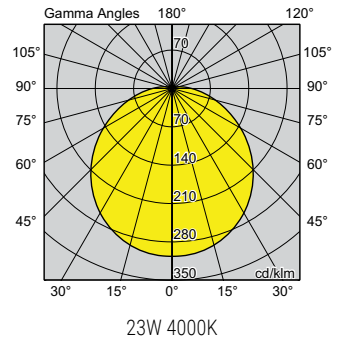

CODE	DESCRIPTION	POWER	LUMENS*	EFFICACY	WEIGHT
3034796	4000K CRI>80 NON-DIM WHITE	23W	2225lm	97lm/W	1.2kg
3034797	3000K CRI>80 NON-DIM WHITE	23W	2111lm	92lm/W	1.2kg
3034796M	4000K CRI>80 NON-DIM EMGY WHITE	23W	2225lm 359lm Emgy.	97lm/W	1.2kg
3034797M	3000K CRI>80 NON-DIM EMGY WHITE	23W	2111lm 341lm Emgy.	92lm/W	1.2kg
3034796DALI	4000K CRI>80 DALI WHITE	23W	2225lm	97lm/W	1.2kg
3034797DALI	3000K CRI>80 DALI WHITE	23W	2111lm	92lm/W	1.2kg

*Delivered lumens from luminaire, including thermal, electrical and optic losses.