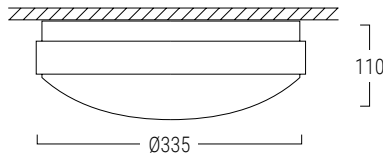

CODE	DESCRIPTION	POWER	LUMENS*	EFFICACY	WEIGHT
3034796	4000K CRI>80 NON-DIM WHITE	23W	2225lm	97lm/W	1.2kg
3034797	3000K CRI>80 NON-DIM WHITE	23W	2111lm	92lm/W	1.2kg
3034796M	4000K CRI>80 NON-DIM EMGY WHITE	23W	2225lm 359lm Emgy.	97lm/W	1.2kg
3034797M	3000K CRI>80 NON-DIM EMGY WHITE	23W	2111lm 341lm Emgy.	92lm/W	1.2kg
3034796DALI	4000K CRI>80 DALI WHITE	23W	2225lm	97lm/W	1.2kg
3034797DALI	3000K CRI>80 DALI WHITE	23W	2111lm	92lm/W	1.2kg

*Delivered lumens from luminaire, including thermal, electrical and optic losses.