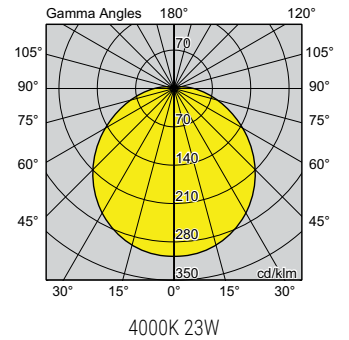

CODE	DESCRIPTION	POWER[~]	LUMENS⁺	EFFICACY	WEIGHT
3034796	4000K CRI>80 NON-DIM	23W	2225lm	97lm/W	1.2kg
3034797	3000K CRI>80 NON-DIM	23W	2111lm	92lm/W	1.2kg
3034796M	4000K CRI>80 NON-DIM EMGY EMGY MODE	23W 3W	2225lm 358lm	97lm/W	1.2kg
3034797M	3000K CRI>80 NON-DIM EMGY EMGY MODE	23W 3W	2111lm 358lm	92lm/W	1.2kg
3034796DALI	4000K CRI>80 DALI	23W	2225lm	97lm/W	1.2kg
3034797DALI	3000K CRI>80 DALI	23W	2111lm	92lm/W	1.2kg

*Delivered lumens from luminaire, including thermal, electrical and optic losses. [~]Tested system powers from luminaire.