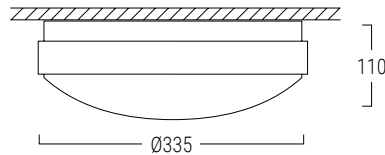

CODE	DESCRIPTION	POWER[~]	LUMENS⁺	EFFICACY	WEIGHT
3034796	4000K CRI>80 NON-DIM	23W	2225lm	97lm/W	1.2kg
3034797	3000K CRI>80 NON-DIM	23W	2111lm	92lm/W	1.2kg
3034796M	4000K CRI>80 NON-DIM EMGY EMGY MODE	23W 3W	2225lm 358lm	97lm/W	1.2kg
3034797M	3000K CRI>80 NON-DIM EMGY EMGY MODE	23W 3W	2111lm 358lm	92lm/W	1.2kg
3034796DALI	4000K CRI>80 DALI	23W	2225lm	97lm/W	1.2kg
3034797DALI	3000K CRI>80 DALI	23W	2111lm	92lm/W	1.2kg

*Delivered lumens from luminaire, including thermal, electrical and optic losses. [~]Tested system powers from luminaire.