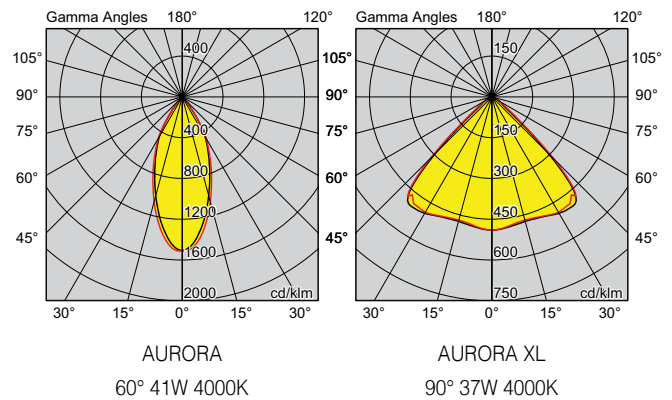

CODE	VERSION	WATTAGE	CCT	CRI	DELIVERED LUMENS*	MASS
5401-LBN-30	AURORA 41W 4000K 30° WHITE NON-DIM	41W	4000K	>80	4435lm	2.2kg
5402-LBN-60	AURORA 41W 4000K 30° BLACK NON-DIM	41W	4000K	>80	4435lm	2.2kg
5401-LBN-60	AURORA 41W 4000K 60° WHITE NON-DIM	41W	4000K	>80	4396lm	2.2kg
5402-LBN-60	AURORA 41W 4000K 60° BLACK NON-DIM	41W	4000K	>80	4396lm	2.2kg
5404-LBN	AURORA XL 37W 4000K 90° WHITE NON-DIM	37W	4000K	>80	4970lm	8.0kg
5406-LBN	AURORA XL 37W 4000K 90° BLACK NON-DIM	37W	4000K	>80	4970lm	8.0kg
5407-LBN	AURORA XL PLUS 43W 4000K 90° WHITE NON-DIM	43W	4000K	>80	5520lm	8.0kg
5409-LBN	AURORA XL PLUS 43W 4000K 90° BLACK NON-DIM	43W	4000K	>80	5520lm	8.0kg

CCT codes: LBC = 3000K / LBN = 4000K

*Delivered lumens from luminaire, including thermal, electrical and optic losses.