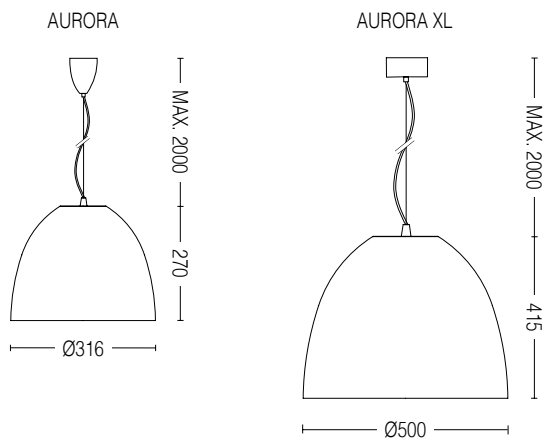

CODE	VERSION	WATTAGE	CCT	CRI	DELIVERED LUMENS*	MASS
5401-LBN-30	AURORA 41W 4000K 30° WHITE NON-DIM	41W	4000K	>80	4435lm	2.2kg
5402-LBN-60	AURORA 41W 4000K 30° BLACK NON-DIM	41W	4000K	>80	4435lm	2.2kg
5401-LBN-60	AURORA 41W 4000K 60° WHITE NON-DIM	41W	4000K	>80	4396lm	2.2kg
5402-LBN-60	AURORA 41W 4000K 60° BLACK NON-DIM	41W	4000K	>80	4396lm	2.2kg
5404-LBN	AURORA XL 37W 4000K 90° WHITE NON-DIM	37W	4000K	>80	4970lm	8.0kg
5406-LBN	AURORA XL 37W 4000K 90° BLACK NON-DIM	37W	4000K	>80	4970lm	8.0kg
5407-LBN	AURORA XL PLUS 43W 4000K 90° WHITE NON-DIM	43W	4000K	>80	5520lm	8.0kg
5409-LBN	AURORA XL PLUS 43W 4000K 90° BLACK NON-DIM	43W	4000K	>80	5520lm	8.0kg

CCT codes: LBC = 3000K / LBN = 4000K

*Delivered lumens from luminaire, including thermal, electrical and optic losses.