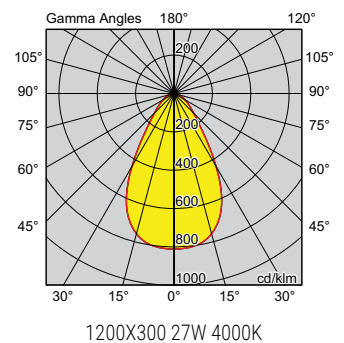

### PRODUCT DETAILS:

- Size: 600x300, 600x600, 1200x300
- Rated life: L70/B50 50000h
- LED: CCT 4000K, CRI>90, 3 SDCM
- Glare control: UGR 19 capable with Side-Lit ambient panels
- Driver: TCI, Remote, Non-Dim/DALI, Flicker-Free
- Rating: IP20, Class I
- Operating temperature: 0°C to +55°C
- Housing: Cold rolled steel, Extruded aluminium, Powder coating
- Colour: White, Black highlight
- Lens/Diffuser: Acrylic PMMA, Clear central lens, Microprismatic Side-Lit ambient panels
- Connection: 1.2m Flex & Plug
- Warranty: 5 year

### APPLICATIONS:

Recessed, Internal  
Offices, Commercial interiors, Schools, Healthcare applications

VERSION	L (MM)	W (MM)	H (MM)
600X300	290	290	50
600X600	590	590	50
1200X300	1190	290	50

CODE	DESCRIPTION	POWER	LUMENS*	EFFICACY	WEIGHT
OCLB06349F3	600X300 350MA 4000K CRI>90 UGR 19 NON-DIM	13W	1355lm	104lm/W	1.8kg
OCLB06349D3	600X300 350MA 4000K CRI>90 UGR 19 DALI	13W	1355lm	104lm/W	1.8kg
OCLB06649F6	600X600 700MA 4000K CRI>90 UGR 19 NON-DIM	27W ^	2697lm^	100lm/W^	3.5kg
OCLB06649D6	600X600 700MA 4000K CRI>90 UGR 19 DALI	27W ^	2697lm^	100lm/W^	3.5kg
OCLB12349F6	1200X300 700MA 4000K CRI>90 UGR 19 NON-DIM	27W	2697lm	100lm/W	3.5kg
OCLB12349D6	1200X300 700MA 4000K CRI>90 UGR 19 DALI	27W	2697lm	100lm/W	3.5kg