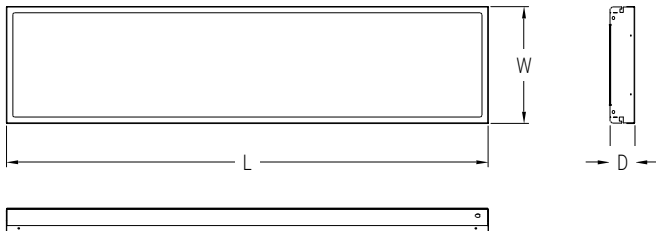

DLED G3 RECESSED MODULE

PRODUCT DETAILS:

- Size: 600x600mm, 1200x300mm, 1200x600mm
- Rated life: L90 54000hrs
- LED: CCT 4000K, CRI>90, 3 SDCM
- Glare control: UGR19 capable
- Driver: TCI, Remote, Non-Dim/DALI dimming, Flicker-Free design
- Rating: IP54 from below/IP40 from above, Class II
- Operating temperature: 0°C to +40°C
- Housing: Cold rolled steel
- Finishing: White RAL9003, Powder coating
- Diffuser/Lens: PMMA, Frosted, Prismatic
- Connection: 1.5m Flex & Plug
- Compliant: Cyanosis
- Warranty: 5 year

APPLICATIONS:

Recessed, Internal
Offices, Schools, Healthcare applications, Commercial interiors

VERSION	L (MM)	W (MM)	D (MM)
600X600	590	590	62
1200X300	1190	290	62
1200X600	1190	590	62

CODE	DESCRIPTION	POWER [~]	LUMENS [*]	EFFICACY	WEIGHT
DLED3B066495	600X600 500mA 23W 4000K CRI>90 UGR 19 NON-DIM	23W	2533lm	110lm/W	4.5kg
DLED3B066497	600X600 700mA 32W 4000K CRI>90 UGR 19 NON-DIM	32W	3502 lm	109lm/W	4.5kg
DLED3B066499	600X600 900mA 41W 4000K CRI>90 UGR 19 NON-DIM	41W	4435lm	108lm/W	4.5kg
DLED3B123495	1200X300 500mA 23W 4000K CRI>90 UGR 19 NON-DIM	23W	2533lm	110lm/W	4.8kg
DLED3B123497	1200X300 700mA 33W 4000K CRI>90 UGR 19 NON-DIM	33W	3555lm	108lm/W	4.8kg
DLED3B123499	1200X300 900mA 42W 4000K CRI>90 UGR 19 NON-DIM	42W	4419lm	105lm/W	4.8kg
DLED3B126495	1200X600 500mA 23W 4000K CRI>90 UGR 19 NON-DIM	23W [^]	2533lm [^]	110lm/W [^]	8.0kg
DLED3B126497	1200X600 700mA 33W 4000K CRI>90 UGR 19 NON-DIM	33W [^]	3555lm [^]	108lm/W [^]	8.0kg
DLED3B126499	1200X600 900mA 42W 4000K CRI>90 UGR 19 NON-DIM	42W [^]	4419lm [^]	105lm/W [^]	8.0kg