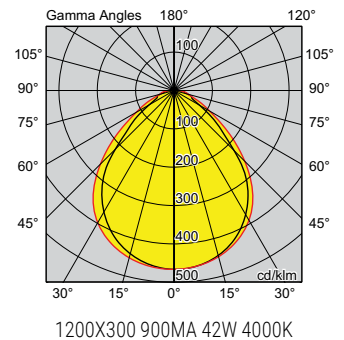

DLED G3 RECESSED MODULE

PRODUCT DETAILS:

- Size: 600x600mm, 1200x300mm, 1200x600mm
- Rated life: L90 54000hrs
- LED: CCT 4000K, CRI>90, 3 SDCM
- Glare control: UGR19 capable
- Driver: TCI, Remote, Non-Dim/DALI dimming, Flicker-Free design
- Rating: IP54 from below/IP40 from above, Class II
- Operating temperature: 0°C to +40°C
- Housing: Cold rolled steel
- Finishing: White RAL9003, Powder coating
- Diffuser/Lens: PMMA, Frosted, Prismatic
- Connection: 1.5m Flex & Plug
- Compliant: Cyanosis
- Warranty: 5 year

APPLICATIONS:

Recessed, Internal
Offices, Schools, Healthcare applications, Commercial interiors

VERSION	L (MM)	W (MM)	D (MM)
600X600	590	590	62
1200X300	1190	290	62
1200X600	1190	590	62

CODE	DESCRIPTION	POWER [~]	LUMENS [*]	EFFICACY	WEIGHT
DLED3B066495	600X600 500mA 23W 4000K CRI>90 UGR 19 NON-DIM	23W	2533lm	110lm/W	4.5kg
DLED3B066497	600X600 700mA 32W 4000K CRI>90 UGR 19 NON-DIM	32W	3502 lm	109lm/W	4.5kg
DLED3B066499	600X600 900mA 41W 4000K CRI>90 UGR 19 NON-DIM	41W	4435lm	108lm/W	4.5kg
DLED3B123495	1200X300 500mA 23W 4000K CRI>90 UGR 19 NON-DIM	23W	2533lm	110lm/W	4.8kg
DLED3B123497	1200X300 700mA 33W 4000K CRI>90 UGR 19 NON-DIM	33W	3555lm	108lm/W	4.8kg
DLED3B123499	1200X300 900mA 42W 4000K CRI>90 UGR 19 NON-DIM	42W	4419lm	105lm/W	4.8kg
DLED3B126495	1200X600 500mA 23W 4000K CRI>90 UGR 19 NON-DIM	23W [^]	2533lm [^]	110lm/W [^]	8.0kg
DLED3B126497	1200X600 700mA 33W 4000K CRI>90 UGR 19 NON-DIM	33W [^]	3555lm [^]	108lm/W [^]	8.0kg
DLED3B126499	1200X600 900mA 42W 4000K CRI>90 UGR 19 NON-DIM	42W [^]	4419lm [^]	105lm/W [^]	8.0kg