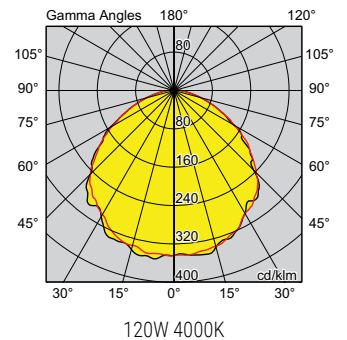

CANOPY LIGHT LOWBAY

PRODUCT DETAILS:

- Rated life: L80/B10 50000hrs
- LED: CCT 4000K, CRI>80, 5 SDCM
- Beam angle: Symmetrical, 120°
- Driver: MeanWell, Integral, Non-Dim
- Rating: IP65, IK10, Class I
- Operating temperature: -40°C to +50°C
- Housing: ADC12 Die-cast aluminium
- Finishing: White RAL9016, Powder coating
- Diffuser: Polycarbonate, Frosted, Reeded
- Connection: 0.3m flying lead, Center cable entry
- Warranty: 5 year

CODE	DESCRIPTION	POWER [~]	LUMENS [*]	EFFICACY	WEIGHT
PCNPY120W4K	120W 4000K CRI>80 NON-DIM	120W	17641lm	147lm/W	5.8kg

*Delivered lumens from luminaire, including thermal, electrical and optic losses. [~]Tested system powers from luminaire.