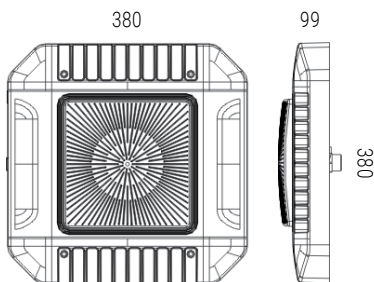

CANOPY LIGHT LOWBAY

PRODUCT DETAILS:

- Rated life: L80/B10 50000hrs
- LED: CCT 4000K, CRI>80, 5 SDCM
- Beam angle: Symmetrical, 120°
- Driver: MeanWell, Integral, Non-Dim
- Rating: IP65, IK10, Class I
- Operating temperature: -40°C to +50°C
- Housing: ADC12 Die-cast aluminium
- Finishing: White RAL9016, Powder coating
- Diffuser: Polycarbonate, Frosted, Reeded
- Connection: 0.3m flying lead, Center cable entry
- Warranty: 5 year

CODE	DESCRIPTION	POWER [~]	LUMENS [*]	EFFICACY	WEIGHT
PCNPY120W4K	120W 4000K CRI>80 NON-DIM	120W	17641lm	147lm/W	5.8kg

*Delivered lumens from luminaire, including thermal, electrical and optic losses. [~]Tested system powers from luminaire.