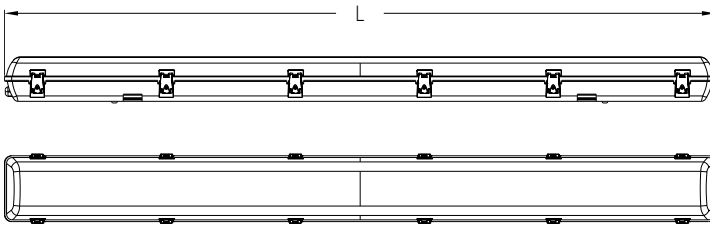

**LUMEN SELECT™**

**BWP PRO G2 WEATHERPROOF BATTEN**

**PRODUCT DETAILS:**

- Size: 2ft/600mm, 4ft/1200mm, 5ft/1500mm
- Rated life: L70/B50 72000hrs
- LED: CCT 4000K/6500K, CRI>80, 3 SDCM
- Driver: TCI, Integral, Non-Dim/DALI dimming, Lumen Select via DIP Switch, Flicker-Free design
- Rating: IP65, IK08, Class I
- Operating temperature: -20°C to +40°C
- Housing: Polycarbonate, Durable foam seal, Clip-In aluminium gear tray with safety lanyards
- Finishing: Grey
- Diffuser: Polycarbonate, Frosted, Prismatic
- Accessory: Complete with 316 stainless steel Clips, Surface mount brackets, Suspension hooks
- Warranty: 7 year

**MADE TO ORDER OPTIONS:**

Emergency (Compliant to AS/NZS2293), Motion sensor

**APPLICATIONS:**

Surface mount, Suspended, Internal, External  
Carparks, Light commercial spaces, Wash bays, Covered security applications

VERSION	L (MM)	W (MM)	H (MM)
2FT/600MM	655	145	101
4FT/1200MM	1265	145	101
5FT/1500MM	1566	145	101

CODE	DESCRIPTION	POWER <sup>~</sup>	LUMENS <sup>+</sup>	EFFICACY	WEIGHT
BWP352D4	2FT/600MM LUMEN SELECT @10W 4000K CRI>80 DALI	10W	1312lm	131lm/W	1.6kg
	2FT/600MM LUMEN SELECT @25W 4000K CRI>80 DALI	25W	3118lm	128lm/W	1.6kg
	2FT/600MM LUMEN SELECT @35W 4000K CRI>80 DALI	38W	4523lm	119lm/W	1.6kg
BWP584D4	4FT/1200MM LUMEN SELECT @25W 4000K CRI>80 DALI	26W	3279lm	126lm/W	2.8kg
	4FT/1200MM LUMEN SELECT @35W 4000K CRI>80 DALI	34W	4509lm	133lm/W	2.8kg
	4FT/1200MM LUMEN SELECT @58W 4000K CRI>80 DALI	59W	7170lm	122lm/W	2.8kg
BWP655D4	5FT/1500MM LUMEN SELECT @30W 4000K CRI>80 DALI	28W	3904lm	139lm/W	3.3kg
	5FT/1500MM LUMEN SELECT @40W 4000K CRI>80 DALI	38W	5171lm	136lm/W	3.3kg
	5FT/1500MM LUMEN SELECT @65W 4000K CRI>80 DALI	61W	7771lm	127lm/W	3.3kg