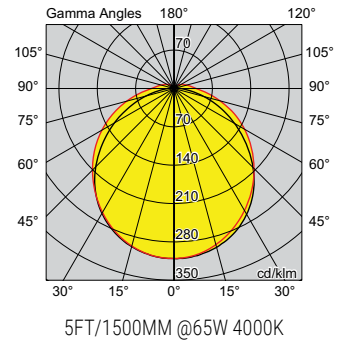

**LUMEN SELECT™**

**BWP PRO G2 WEATHERPROOF BATTEN**

**PRODUCT DETAILS:**

- Size: 2ft/600mm, 4ft/1200mm, 5ft/1500mm
- Rated life: L70/B50 72000hrs
- LED: CCT 4000K/6500K, CRI>80, 3 SDCM
- Driver: TCI, Integral, Non-Dim/DALI dimming, Lumen Select via DIP Switch, Flicker-Free design
- Rating: IP65, IK08, Class I
- Operating temperature: -20°C to +40°C
- Housing: Polycarbonate, Durable foam seal, Clip-In aluminium gear tray with safety lanyards
- Finishing: Grey
- Diffuser: Polycarbonate, Frosted, Prismatic
- Accessory: Complete with 316 stainless steel Clips, Surface mount brackets, Suspension hooks
- Warranty: 7 year

VERSION	L (MM)	W (MM)	H (MM)
2FT/600MM	655	145	101
4FT/1200MM	1265	145	101
5FT/1500MM	1566	145	101

CODE	DESCRIPTION	POWER <sup>~</sup>	LUMENS <sup>+</sup>	EFFICACY	WEIGHT
BWP352D4	2FT/600MM LUMEN SELECT @10W 4000K CRI>80 DALI	10W	1312lm	131lm/W	1.6kg
	2FT/600MM LUMEN SELECT @25W 4000K CRI>80 DALI	25W	3118lm	128lm/W	1.6kg
	2FT/600MM LUMEN SELECT @35W 4000K CRI>80 DALI	38W	4523lm	119lm/W	1.6kg
BWP584D4	4FT/1200MM LUMEN SELECT @25W 4000K CRI>80 DALI	26W	3279lm	126lm/W	2.8kg
	4FT/1200MM LUMEN SELECT @35W 4000K CRI>80 DALI	34W	4509lm	133lm/W	2.8kg
	4FT/1200MM LUMEN SELECT @58W 4000K CRI>80 DALI	59W	7170lm	122lm/W	2.8kg
BWP655D4	5FT/1500MM LUMEN SELECT @30W 4000K CRI>80 DALI	28W	3904lm	139lm/W	3.3kg
	5FT/1500MM LUMEN SELECT @40W 4000K CRI>80 DALI	38W	5171lm	136lm/W	3.3kg
	5FT/1500MM LUMEN SELECT @65W 4000K CRI>80 DALI	61W	7771lm	127lm/W	3.3kg