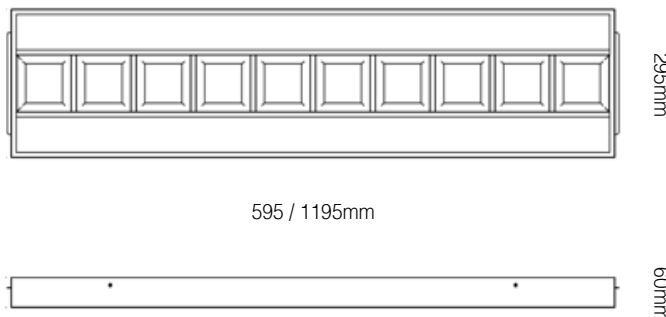

APPLICATIONS:

- Commercial interiors
- Schools and offices
- Healthcare applications

GENLED ONE 1200X300
45W 4000K

PRODUCT CODE	VERSION	WATTAGE	CCT	CRI	DELIVERED LUMENS*	MASS
GLED/1234/9E	1200X300 30W 4000K UGR19 NON-DIM	30W	4000K	>80	2960lm[^]	6.0kg
GLED/1234/10E	1200X300 36W 4000K UGR19 NON-DIM	36W	4000K	>80	3450lm[^]	6.0kg
GLED/1234/14E	1200X300 45W 4000K UGR19 NON-DIM	45W	4000K	>80	4340lm	6.0kg
GLED/0634/3E	600X300 12W 4000K UGR19 NON-DIM	12W	4000K	>80	1120lm	3.0kg
GLED/0634/5E	600X300 17W 4000K UGR19 NON-DIM	17W	4000K	>80	1600lm[^]	3.0kg
GLED/0634/7E	600X300 24W 4000K UGR19 NON-DIM	24W	4000K	>80	2200lm	3.0kg
GLED/1234/9U	1200X300 30W 4000K UGR19 DALI	30W	4000K	>80	2960lm[^]	6.0kg
GLED/1234/10U	1200X300 36W 4000K UGR19 DALI	36W	4000K	>80	3450lm[^]	6.0kg
GLED/1234/14U	1200X300 45W 4000K UGR19 DALI	45W	4000K	>80	4340lm	6.0kg
GLED/0634/3U	600X300 12W 4000K UGR19 DALI	12W	4000K	>80	1120lm	3.0kg
GLED/0634/5U	600X300 17W 4000K UGR19 DALI	17W	4000K	>80	1600lm[^]	3.0kg
GLED/0634/7U	600X300 24W 4000K UGR19 DALI	24W	4000K	>80	2200lm	3.0kg

*Delivered lumens from luminaire, including thermal, electrical and optic losses. ^Figures are interpolated / extrapolated from data at other versions.