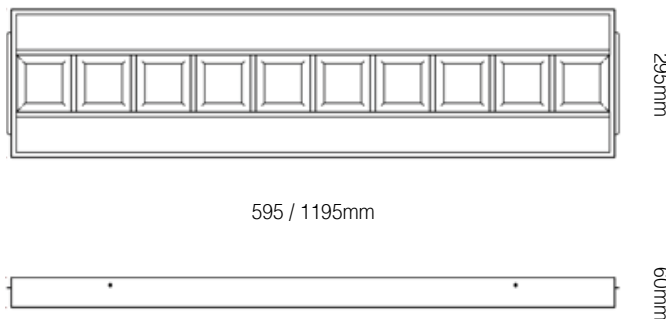

APPLICATIONS:

- Commercial interiors
- Schools and offices
- Healthcare applications

GENLED ONE 1200X300
45W 4000K

PRODUCT CODE	VERSION	WATTAGE	CCT	CRI	DELIVERED LUMENS*	MASS
GLED/1234/9E	1200X300 30W 4000K UGR19 NON-DIM	30W	4000K	>80	2960lm[^]	6.0kg
GLED/1234/10E	1200X300 36W 4000K UGR19 NON-DIM	36W	4000K	>80	3450lm[^]	6.0kg
GLED/1234/14E	1200X300 45W 4000K UGR19 NON-DIM	45W	4000K	>80	4340lm	6.0kg
GLED/0634/3E	600X300 12W 4000K UGR19 NON-DIM	12W	4000K	>80	1120lm	3.0kg
GLED/0634/5E	600X300 17W 4000K UGR19 NON-DIM	17W	4000K	>80	1600lm[^]	3.0kg
GLED/0634/7E	600X300 24W 4000K UGR19 NON-DIM	24W	4000K	>80	2200lm	3.0kg
GLED/1234/9U	1200X300 30W 4000K UGR19 DALI	30W	4000K	>80	2960lm[^]	6.0kg
GLED/1234/10U	1200X300 36W 4000K UGR19 DALI	36W	4000K	>80	3450lm[^]	6.0kg
GLED/1234/14U	1200X300 45W 4000K UGR19 DALI	45W	4000K	>80	4340lm	6.0kg
GLED/0634/3U	600X300 12W 4000K UGR19 DALI	12W	4000K	>80	1120lm	3.0kg
GLED/0634/5U	600X300 17W 4000K UGR19 DALI	17W	4000K	>80	1600lm[^]	3.0kg
GLED/0634/7U	600X300 24W 4000K UGR19 DALI	24W	4000K	>80	2200lm	3.0kg

*Delivered lumens from luminaire, including thermal, electrical and optic losses. ^Figures are interpolated / extrapolated from data at other versions.