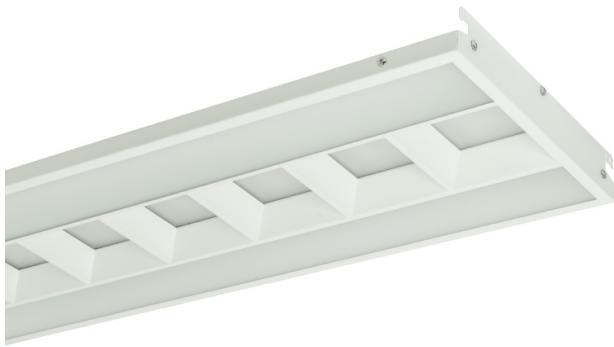

GENLED ONE RECESSED MODULE

Efficiency, visual comfort and stunning aesthetics combine in this award winning module. The low level side lit ambient panels offer a contrast to the main lighting source and create ambient to the working environment.

FEATURES:

- 5 year warranty
- 50000 hrs hrs rated life @ L90, B50
- Samsung LED technology
- Excellent lit appearance with side lit diffused panels and outstanding uniformity (UGR 19 capable)
- High quality European made TCI driver, Flicker / Ripple Free
- Efficacy of approx. 100lm/W
- Powder coated sturdy low profile steel body 60mm thickness
- Phosphate pre-treatment
- Acrylic centre and side diffuser
- IES Design Award of Excellence
- CCT 4000K

OPTIONS :

- 1200x300 / 600x300
- Custom infill panel
- CRI>80 / CRI>90
- Non-dim, DALI, 1-10v, phase dim and push dim
- Emergency options
- Surface frames, plaster master frames and air handling trims
- Seismic restraint kit