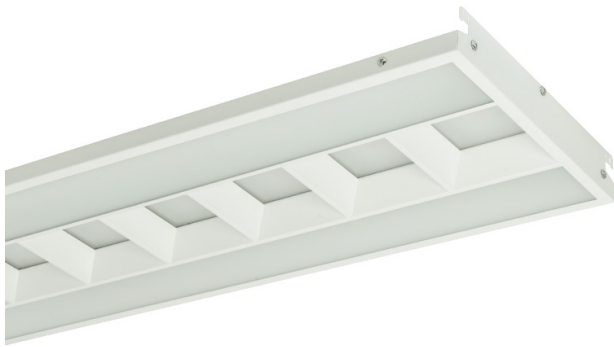

## GENLED ONE RECESSED MODULE

Efficiency, visual comfort and stunning aesthetics combine in this award winning module. The low level side lit ambient panels offer a contrast to the main lighting source and create ambient to the working environment.

### FEATURES:

- 5 year warranty
- 50000 hrs rated life @ L90, B50
- Samsung LED technology
- Excellent lit appearance with side lit diffused panels and outstanding uniformity (UGR 19 capable)
- High quality European made TCI driver, Flicker / Ripple Free
- Efficacy of approx. 100lm/W
- Powder coated sturdy low profile steel body 60mm thickness
- Phosphate pre-treatment
- Acrylic centre and side diffuser
- IES Design Award of Excellence
- CCT 4000K

### OPTIONS :

- 1200x300 / 600x300
- Custom infill panel
- CRI>80 / CRI>90
- Non-dim, DALI, 1-10v, phase dim and push dim
- Emergency options
- Surface frames, plaster master frames and air handling trims
- Seismic restraint kit