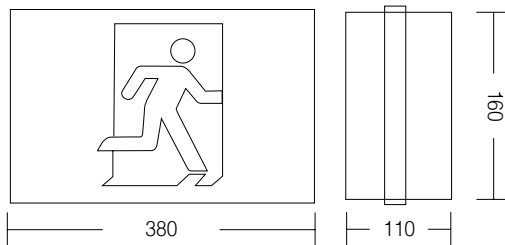

PRODUCT CODE	VERSION	WATTAGE	VIEWING DISTANCE	MASS
DIRLEDPSSL	WALL MOUNT WITH LiFeP04 BATTERY WHITE	4.6W	24m	1.3kg
BATPK	LiFeP04 REPLACEMENT BATTERY PACK