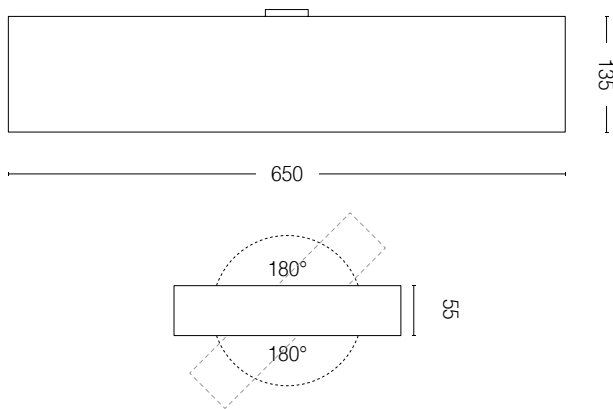

CODE	VERSION	WATTAGE	CCT	CRI	DELIVERED LUMENS*
22502.01.31	64W 3000K NON-DIM INDIRECT WHITE	64W	3000K	>85	7652lm
22502.01.31.D	64W 3000K DALI INDIRECT WHITE	64W	3000K	>85	7652lm
22502.01.31.A	64W 3000K 1-10V INDIRECT WHITE	64W	3000K	>85	7652lm
22504.01.31.AP	2X18W 3000K PUSH/1-10V DIRECT&INDIRECT WHITE	2X18W	3000K	>85	2x2144lm
22502.01.41	64W 4000K NON-DIM INDIRECT WHITE	64W	4000K	>85	7652lm^
22502.01.41.D	64W 4000K DALI INDIRECT WHITE	64W	4000K	>85	7652lm^
22502.01.41.A	64W 4000K 1-10V INDIRECT WHITE	64W	4000K	>85	7652lm^
22504.01.41.AP	2X18W 4000K PUSH/1-10V DIRECT&INDIRECT WHITE	2X18W	4000K	>85	2x2144lm^

Colour codes: 01 = white / 19 = silver grey / 22 = black / 45 = rust / 39 = nickel / 56 = brushed gold / 51 = carbon fiber / 30 = whitened oak / 32 = walnut / 33 = wengè / 43 = concrete
*Delivered lumens from luminaire, including thermal, electrical and optic losses. ^Figures are interpolated / extrapolated from data at other versions.