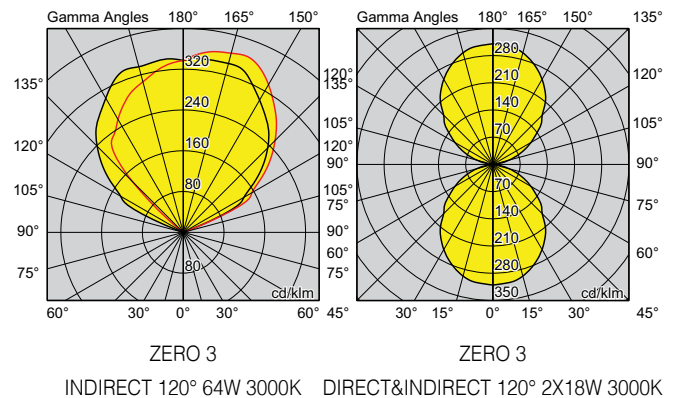

CODE	VERSION	WATTAGE	CCT	CRI	DELIVERED LUMENS*
22502.01.31	64W 3000K NON-DIM INDIRECT WHITE	64W	3000K	>85	7652lm
22502.01.31.D	64W 3000K DALI INDIRECT WHITE	64W	3000K	>85	7652lm
22502.01.31.A	64W 3000K 1-10V INDIRECT WHITE	64W	3000K	>85	7652lm
22504.01.31.AP	2X18W 3000K PUSH/1-10V DIRECT&INDIRECT WHITE	2X18W	3000K	>85	2x2144lm
22502.01.41	64W 4000K NON-DIM INDIRECT WHITE	64W	4000K	>85	7652lm^
22502.01.41.D	64W 4000K DALI INDIRECT WHITE	64W	4000K	>85	7652lm^
22502.01.41.A	64W 4000K 1-10V INDIRECT WHITE	64W	4000K	>85	7652lm^
22504.01.41.AP	2X18W 4000K PUSH/1-10V DIRECT&INDIRECT WHITE	2X18W	4000K	>85	2x2144lm^

Colour codes: 01 = white / 19 = silver grey / 22 = black / 45 = rust / 39 = nickel / 56 = brushed gold / 51 = carbon fiber / 30 = whitened oak / 32 = walnut / 33 = wengè / 43 = concrete
*Delivered lumens from luminaire, including thermal, electrical and optic losses. ^Figures are interpolated / extrapolated from data at other versions.