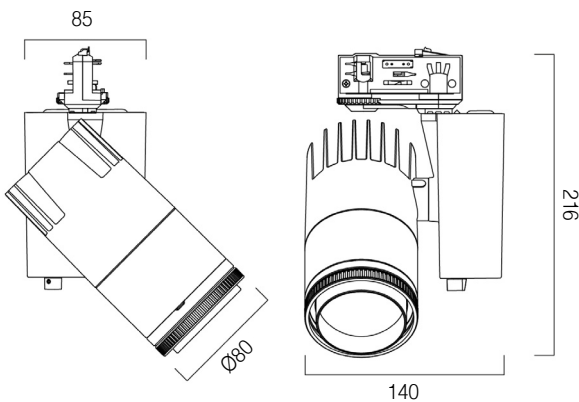

PRODUCT CODE	VERSION	WATTAGE	CCT	CRI	MASS
2059766	21W ADJ CCT & BEAM L3 ON-BOARD DIM BLACK	21W	4300K-2100K	90	0.96kg
2059767	21W ADJ CCT & BEAM L3 ON-BOARD DIM WHITE	21W	4300K-2100K	90	0.96kg
2059768	21W ADJ CCT & BEAM L3 DALI BLACK	21W	4300K-2100K	90	0.96kg
2059769	21W ADJ CCT & BEAM L3 DALI WHITE	21W	4300K-2100K	90	0.96kg
2059770	21W ADJ CCT & BEAM L3 SSC WIRELESS BLACK	21W	4300K-2100K	90	0.96kg
2059771	21W ADJ CCT & BEAM L3 SSC WIRELESS WHITE	21W	4300K-2100K	90	0.96kg
2059760	ELONGATION LENS				
2059759	SOFTENER LENS				
2059761	HONEYCOMB FILTER				
2052940	BARN DOOR				
2059758	SNOOT