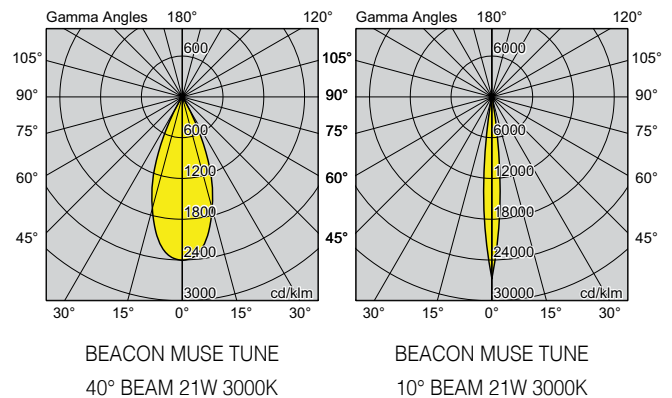

PRODUCT CODE	VERSION	WATTAGE	CCT	CRI	MASS
2059766	21W ADJ CCT & BEAM L3 ON-BOARD DIM BLACK	21W	4300K-2100K	90	0.96kg
2059767	21W ADJ CCT & BEAM L3 ON-BOARD DIM WHITE	21W	4300K-2100K	90	0.96kg
2059768	21W ADJ CCT & BEAM L3 DALI BLACK	21W	4300K-2100K	90	0.96kg
2059769	21W ADJ CCT & BEAM L3 DALI WHITE	21W	4300K-2100K	90	0.96kg
2059770	21W ADJ CCT & BEAM L3 SSC WIRELESS BLACK	21W	4300K-2100K	90	0.96kg
2059771	21W ADJ CCT & BEAM L3 SSC WIRELESS WHITE	21W	4300K-2100K	90	0.96kg
2059760	ELONGATION LENS				
2059759	SOFTENER LENS				
2059761	HONEYCOMB FILTER				
2052940	BARN DOOR				
2059758	SNOOT