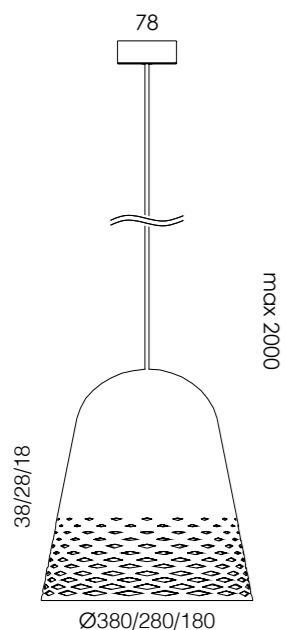

Performance

Product Code	Version	Lamp base	Dim (mm)	Mass
1CAH1 B00 02 ZB0	CAPRI H1 GLOSSY WHITE / WHITE CABLE	1 x E27	Ø380 x 380	4.9kg
1CAH1 N00 02 ZB0	CAPRI H1 GLOSSY WHITE / BLACK CABLE	1 x E27	Ø380 x 380	4.9kg
1CAH1 R00 02 ZB0	CAPRI H1 GLOSSY WHITE / RED CABLE	1 x E27	Ø380 x 380	4.9kg
1CAH1 B00 64 ZB0	CAPRI H1 SATIN BRONZE / WHITE CABLE	1 x E27	Ø380 x 380	4.9kg
1CAH1 N00 64 ZB0	CAPRI H1 SATIN BRONZE / BLACK CABLE	1 x E27	Ø380 x 380	4.9kg
1CAH1 R00 64 ZB0	CAPRI H1 SATIN BRONZE / RED CABLE	1 x E27	Ø380 x 380	4.9kg
1CAH1 B00 01 ZB0	CAPRI H1 GLOSSY BLACK / WHITE CABLE	1 x E27	Ø380 x 380	4.9kg
1CAH1 N00 01 ZB0	CAPRI H1 GLOSSY BLACK / BLACK CABLE	1 x E27	Ø380 x 380	4.9kg
1CAH1 R00 01 ZB0	CAPRI H1 GLOSSY BLACK / RED CABLE	1 x E27	Ø380 x 380	4.9kg
1CAH2 B00 02 ZB0	CAPRI H2 GLOSSY WHITE / WHITE CABLE	1 x E27	Ø280 x 280	2.4kg
1CAH2 N00 02 ZB0	CAPRI H2 GLOSSY WHITE / BLACK CABLE	1 x E27	Ø280 x 280	2.4kg
1CAH2 R00 02 ZB0	CAPRI H2 GLOSSY WHITE / RED CABLE	1 x E27	Ø280 x 280	2.4kg
1CAH2 B00 64 ZB0	CAPRI H2 SATIN BRONZE / WHITE CABLE	1 x E27	Ø280 x 280	2.4kg
1CAH2 N00 64 ZB0	CAPRI H2 SATIN BRONZE / BLACK CABLE	1 x E27	Ø280 x 280	2.4kg
1CAH2 R00 64 ZB0	CAPRI H2 SATIN BRONZE / RED CABLE	1 x E27	Ø280 x 280	2.4kg
1CAH2 B00 01 ZB0	CAPRI H2 GLOSSY BLACK / WHITE CABLE	1 x E27	Ø280 x 280	2.4kg
1CAH2 N00 01 ZB0	CAPRI H2 GLOSSY BLACK / BLACK CABLE	1 x E27	Ø280 x 280	2.4kg
1CAH2 R00 01 ZB0	CAPRI H2 GLOSSY BLACK / RED CABLE	1 x E27	Ø280 x 280	2.4kg
1CAH3 B00 02 ZB0	CAPRI H3 GLOSSY WHITE / WHITE CABLE	1 x E27	Ø180 x 180	1.2kg
1CAH3 N00 02 ZB0	CAPRI H3 GLOSSY WHITE / BLACK CABLE	1 x E27	Ø180 x 180	1.2kg
1CAH3 R00 02 ZB0	CAPRI H3 GLOSSY WHITE / RED CABLE	1 x E27	Ø180 x 180	1.2kg
1CAH3 B00 64 ZB0	CAPRI H3 SATIN BRONZE / WHITE CABLE	1 x E27	Ø180 x 180	1.2kg
1CAH3 N00 64 ZB0	CAPRI H3 SATIN BRONZE / BLACK CABLE	1 x E27	Ø180 x 180	1.2kg
1CAH3 R00 64 ZB0	CAPRI H3 SATIN BRONZE / RED CABLE	1 x E27	Ø180 x 180	1.2kg
1CAH3 B00 01 ZB0	CAPRI H3 GLOSSY BLACK / WHITE CABLE	1 x E27	Ø180 x 180	1.2kg
1CAH3 N00 01 ZB0	CAPRI H3 GLOSSY BLACK / BLACK CABLE	1 x E27	Ø180 x 180	1.2kg
1CAH3 R00 01 ZB0	CAPRI H3 GLOSSY BLACK / RED CABLE	1 x E27	Ø180 x 180	1.2kg

Note: The above codes are for standard products only. Please refer to your local representative for more options.