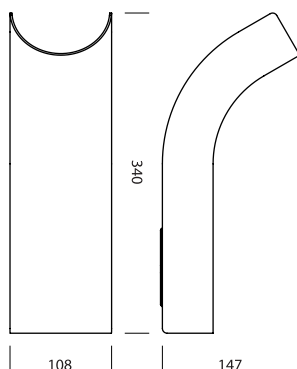

## B.PIPE - WALL MOUNTED

Bpipe is a light system which originated from a technical solution based on bending and cutting pipes. Its clear and elegant design, based on the pure shape of cylinder, allows to create a wide range of lamps: hang, wall, table and floor.

### Performance

Product Code	Version	Wattage (max)	Lamp	Dim (mm)
T69A1HWLWL	b.pipe wall white painted	60W	1 x H-PIN G9	108 x 145 x 340
T69A1HZL	b.pipe wall black painted	60W	1 x H-PIN G9	108 x 145 x 340