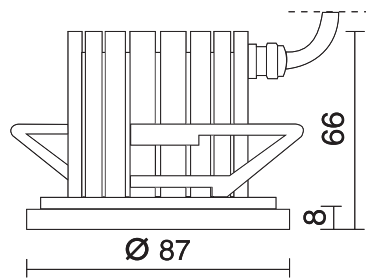

FEATURES

- Recessed hole diam.70 mm. Recessed thickness 1-20 mm.
- Steel spring
- Die-cast aluminium body and ABS frame/ring
- Base of body coated with epoxy powder paint with special treatment for outdoor use
- Polycarbonate metallized reflector
- Silicon rubber gaskets
- Clear tempered glass
- Nichel plated brass cable gland PG7
- 350mA dc
- Available in 25° and 40° beam.
- Insulation class 3
- Available in White, Black and Grey

CIELO COB

Round ceiling recessed lights.

APPLICATIONS

- Commercial buildings
- Apartments
- Residential areas

Performance

Product Code	Version	Wattage	CCT	Lumens	Dim (mm)	Mass
E8140-MLBC25	CIELO 25D 1X6.6W 3000K White	1X6.6W	3,000K	540lm	Ø87 x 74	0.4kg
E8140-MLBN25	CIELO 25D 1X6.6W 4000K White	1X6.6W	4,000K	460lm	Ø87 x 74	0.4kg
E8140-MLBC40	CIELO 40D 1X6.6W 3000K White	1X6.6W	3,000K	540lm	Ø87 x 74	0.4kg
E8140-MLBN40	CIELO 40D 1X6.6W 4000K White	1X6.6W	4000	460lm	Ø87 x 74	0.4kg
E8141-MLBC25	CIELO 25D 1X6.6W 3000K Black	1X6.6W	3,000K	540lm	Ø87 x 74	0.4kg
E8141-MLBN25	CIELO 25D 1X6.6W 4000K Black	1X6.6W	4,000K	460lm	Ø87 x 74	0.4kg
E8141-MLBC40	CIELO 40D 1X6.6W 3000K Black	1X6.6W	3,000K	540lm	Ø87 x 74	0.4kg
E8141-MLBN40	CIELO 40D 1X6.6W 4000K Black	1X6.6W	4,000K	460lm	Ø87 x 74	0.4kg