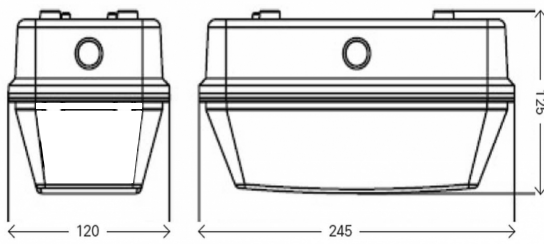

Performance

JULUXLED2 9W 6K

Product Code	Version	Wattage	CCT	Lumens	Dim (mm)	Mass
JULUXLED2	9W LED 6K	9W	6,000K	634lm	245 x 125 x 120	0.8kg
JULUXLED2-MS	9W LED Sensor	9W	6,000K	634lm	245 x 125 x 120	0.8kg

Note: The above codes are for standard products only. Please refer to your local representative for more options. Contact your local representative for photometric information or choose to submit an enquiry for more information.