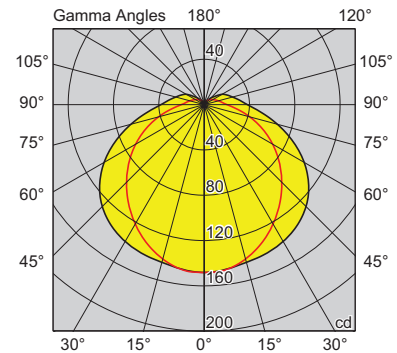

Performance

JULUXLED2 9W 6K

Product Code	Version	Wattage	CCT	Lumens	Dim (mm)	Mass
JULUXLED2	9W LED 6K	9W	6,000K	634lm	245 x 125 x 120	0.8kg
JULUXLED2-MS	9W LED Sensor	9W	6,000K	634lm	245 x 125 x 120	0.8kg

Note: The above codes are for standard products only. Please refer to your local representative for more options. Contact your local representative for photometric information or choose to submit an enquiry for more information.